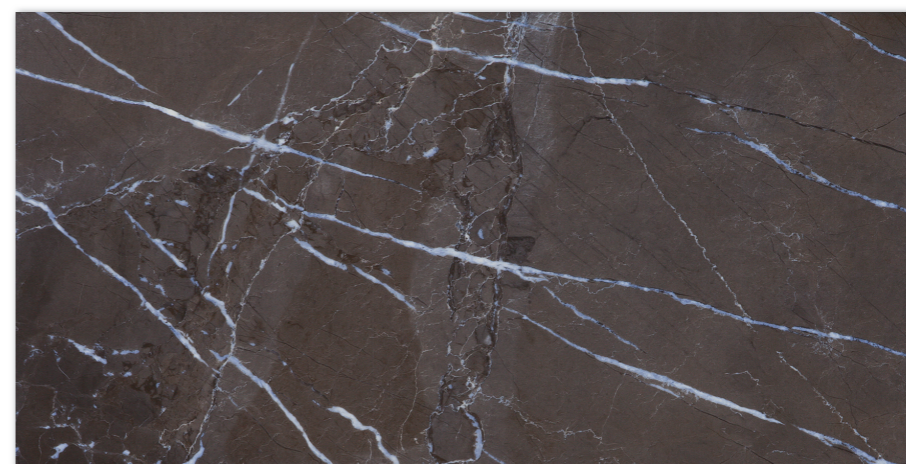

MUSEUM

MUSEUM GREY
612MUGR
60 x 120 cm

MUSEUM DARK
612MUDA
60 x 120 cm

MUSEUM

612MUGR | 60 x 120 cm