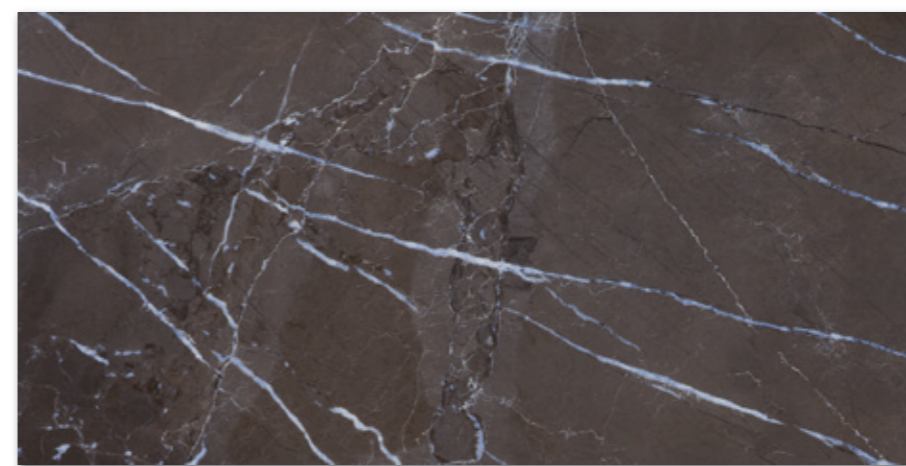

MUSEUM

MUSEUM GREY
612MUGR
60 x 120 cm

MUSEUM DARK
612MUDA
60 x 120 cm

MUSEUM

612MUGR | 60 x 120 cm